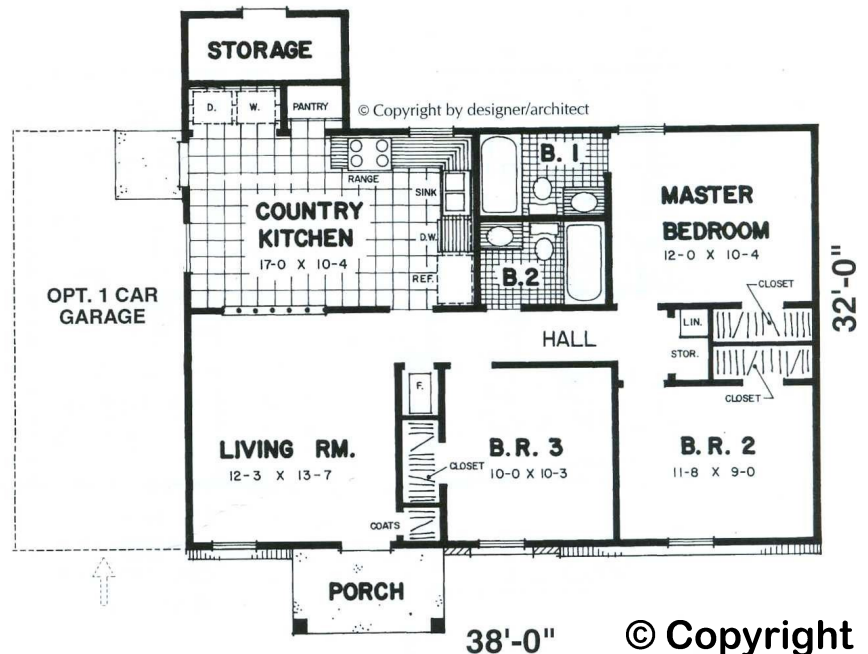

NEW

PLAN DETAILS

Artist's Conception
Actual Construction may vary.

NOTE:
Plan subject to change without notice.
Construction may vary from artwork.
Room dimensions are finished sizes.

- 977 total square feet
- 3 bedrooms
- 2 baths
- Optional 1-car garage
- Slab or crawl space foundation, please specify when ordering

Large storage closet ideal for patio furniture storage or lawn equipment

Large kitchen with enough room for dining looks into oversized living room

Front covered porch adds charm

© Copyright
All Rights Reserved